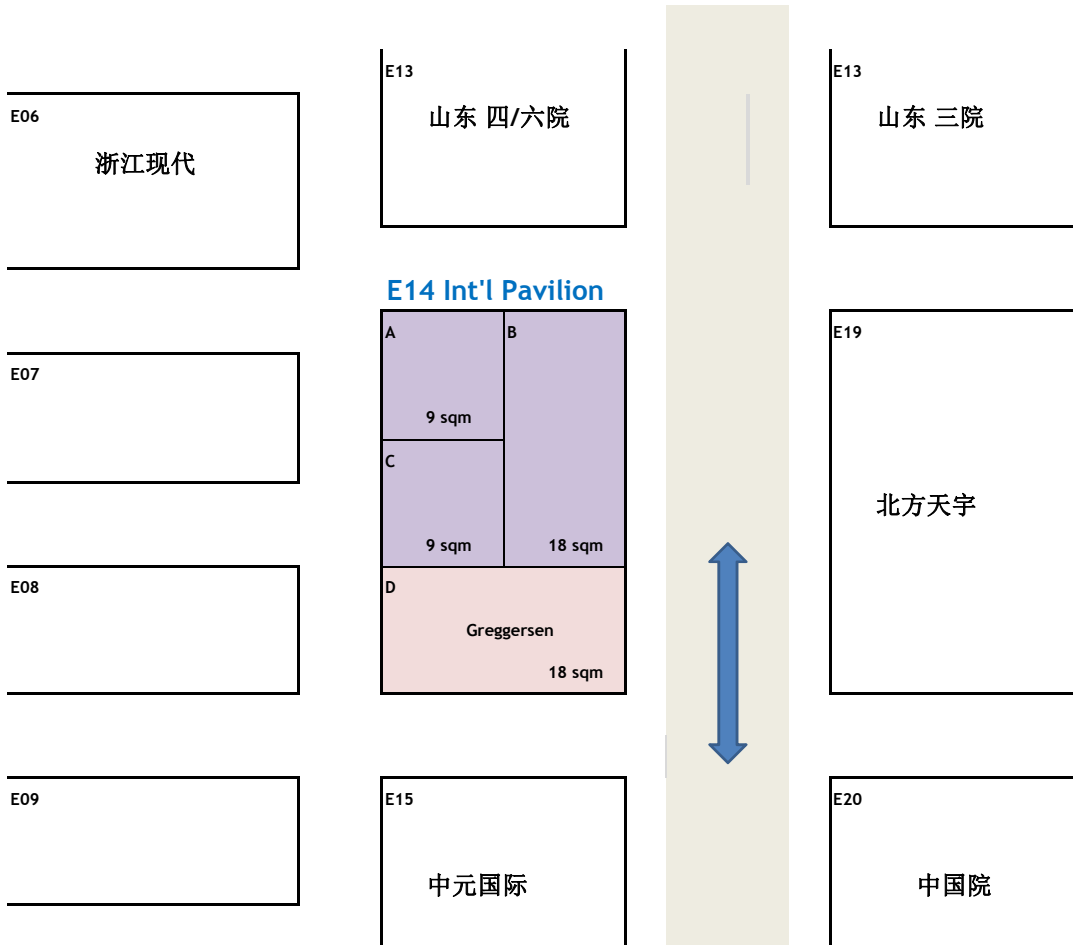

# HCDE 2018 International Pavilion

1sqm

Lounge Area

Available

Pavilion Package

Pavilion Individual Booth

update: Sept. 12 2017

  
Hall Entrance